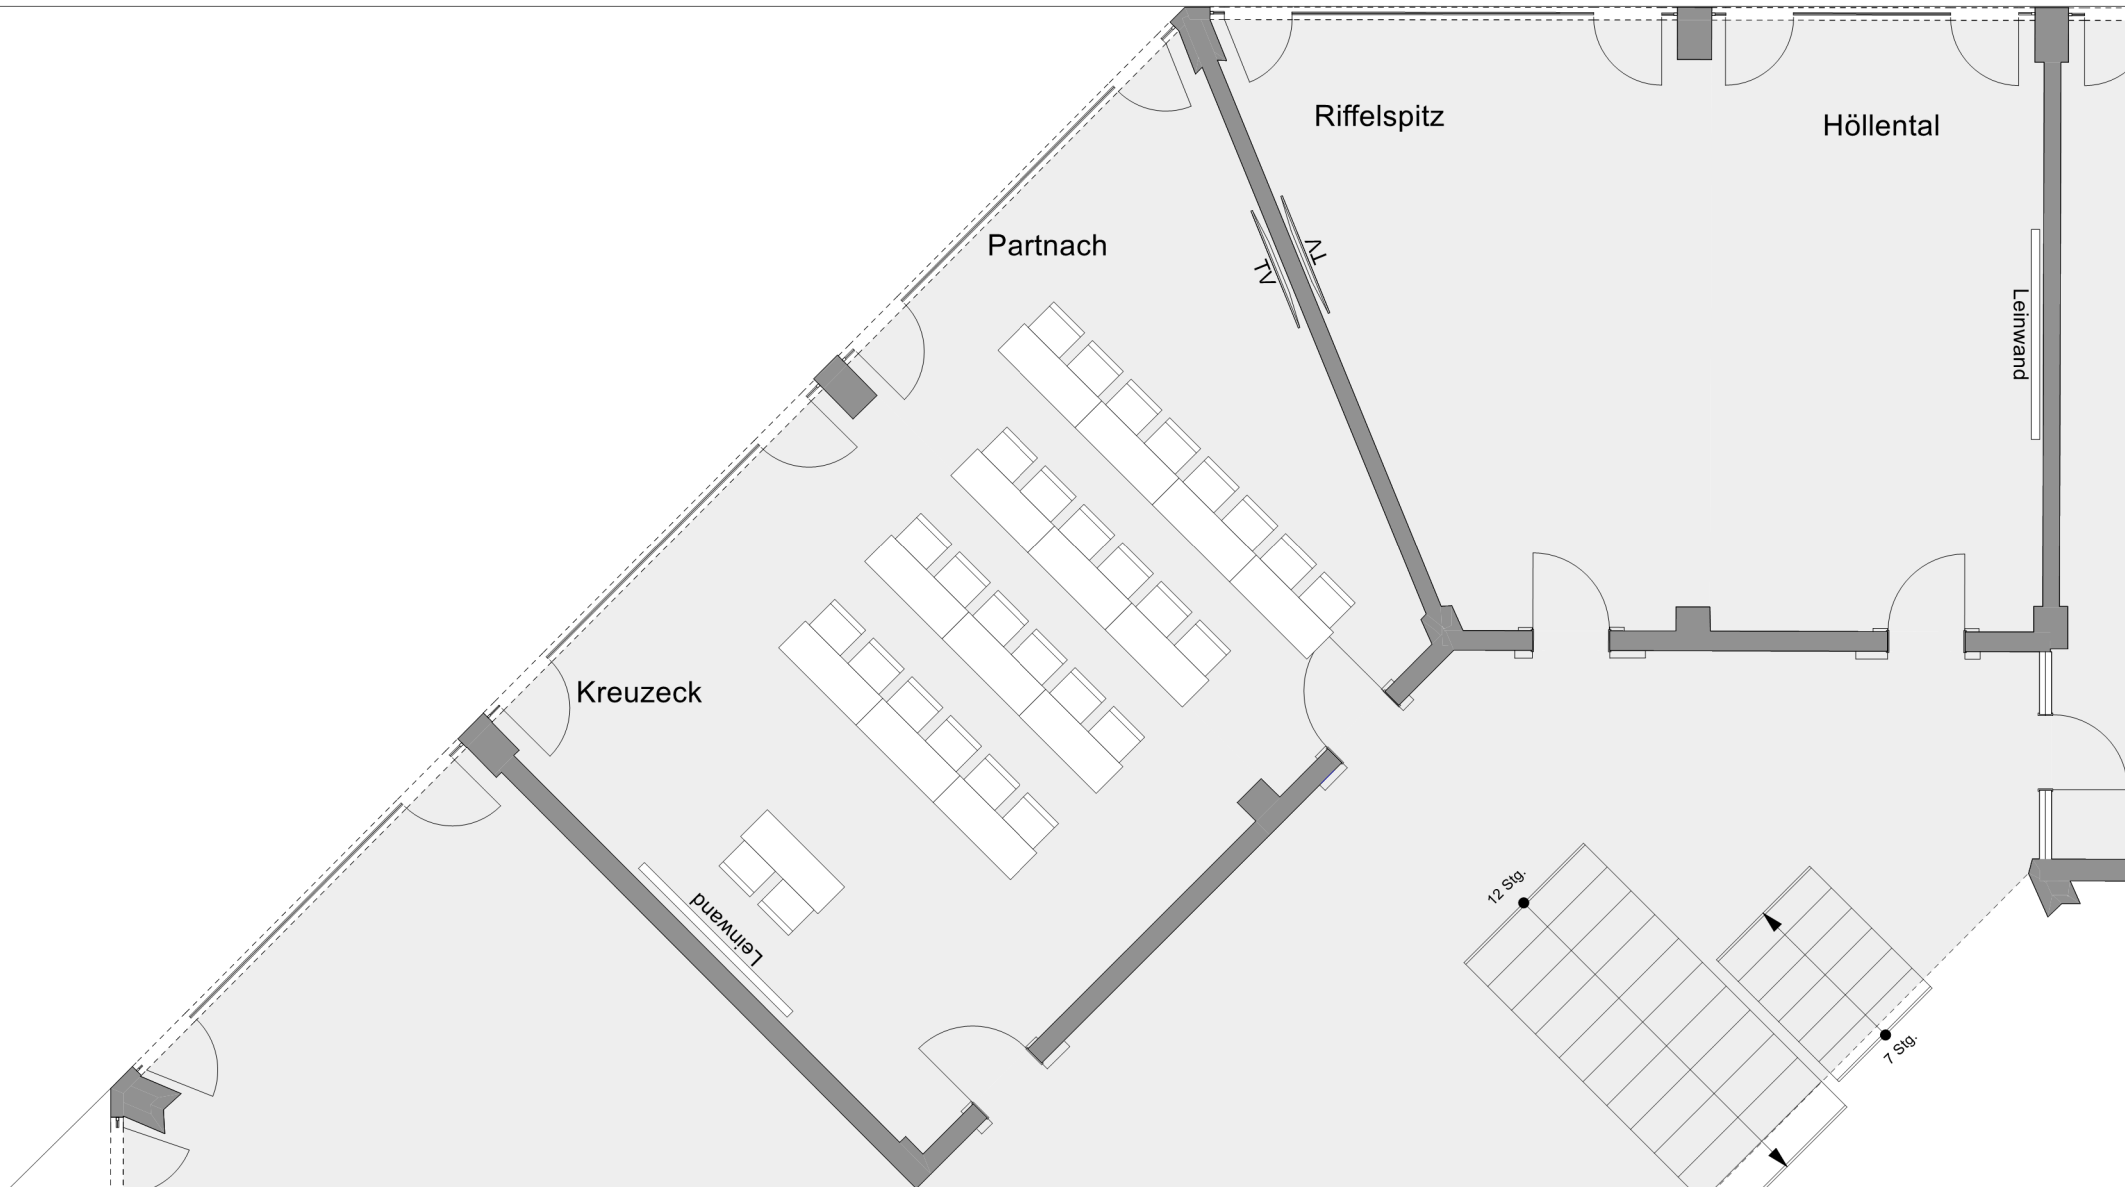

HOTEL AM BADERSEE
ZUGSPITZDORF GRAINAU

Floor:
Floor 1

Room:
Kreuzeck+Partnach

Setup:
Parliamentary

Persons:
24 Persons

Dream away, breathe in the atmosphere, be inspired and indulge your senses.
Welcome to Hotel am Badersee.